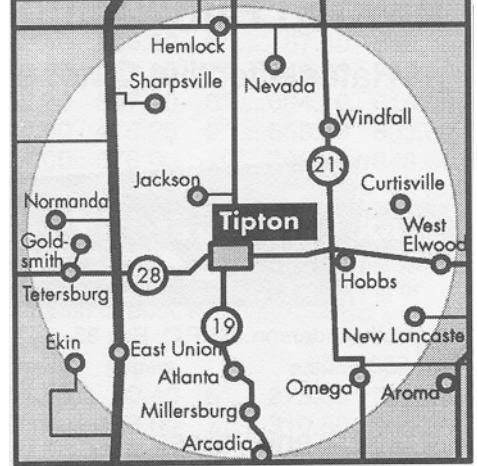

LOCAL DISPLAY AD RATES

Alexandria Area

The ALEXANDRIA
Times-Tribune

Approximately 2,000 homes

Established in 1885. The Times-Tribune is a paid circulation weekly newspaper published each Wednesday.

Elwood Area

The **CALL-LEADER**

Approximately 2,800 homes

Established in 1891. The Call-Leader is a paid circulation daily newspaper published Monday through Friday evenings and Saturday mornings.

Tipton Area

The **Tipton County Tribune**

Tipton & Northern Hamilton Co.

Northern Madison County

LEADER-TRIBUNE *Review* WEST

Approximately 3,000 Homes

The Leader-Tribune Review West is a controlled circulation weekly distributed every Sunday / Monday by mail and audited independent contractors. It features a "look back" at the week's top local stories.

LEADER-TRIBUNE *Review* EAST

Approximately 7,980 Homes

The Leader-Tribune Review East is a controlled circulation weekly distributed every Sunday / Monday by mail and audited independent contractors. It features a "look back" at the week's top local stories.