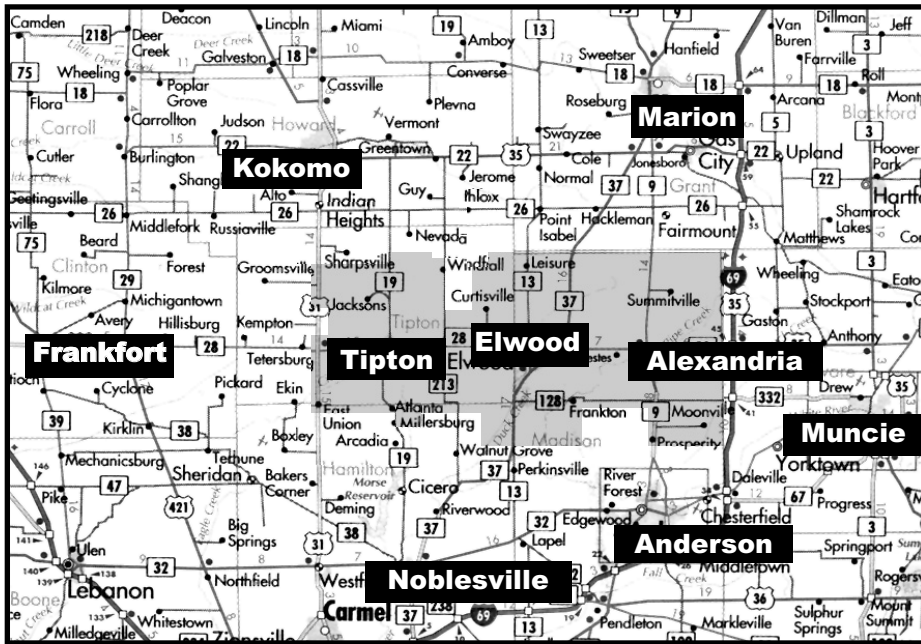

Elwood Publishing Co., Inc.

www.elwoodpublishing.com

ADVERTISING RATES and DATA

EFFECTIVE APRIL 1, 2010