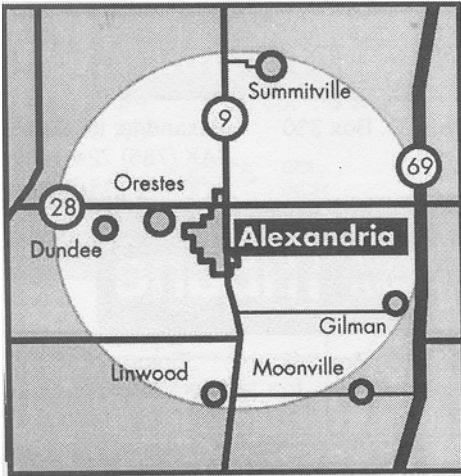

LOCAL DISPLAY AD RATES

Alexandria Area

The ALEXANDRIA
Times-Tribune

Approximately 2,000 homes

Established in 1885. The Times-Tribune is a paid circulation weekly newspaper published each Wednesday.

Elwood Area

The **CALL-LEADER**

Approximately 2,800 homes

Established in 1891. The Call-Leader is a paid circulation daily newspaper published Monday through Friday evenings and Saturday mornings.

Tipton Area

The **Tipton County Tribune**