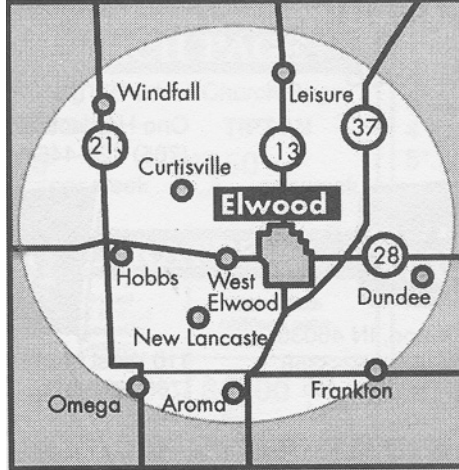

LOCAL DISPLAY AD RATES

Alexandria Area

The ALEXANDRIA
Times-Tribune

Approximately 2,000 homes

Established in 1885. The Times-Tribune is a paid circulation weekly newspaper published each Wednesday.

Elwood Area

The **CALL-LEADER**

Approximately 2,800 homes

Established in 1891. The Call-Leader is a paid circulation daily newspaper published Monday through Friday evenings and Saturday mornings.

Tipton Area

The **Tipton County Tribune**

Tipton & Northern Hamilton Co.

Northern Madison County

LEADER-TRIBUNE *Review* WEST

Approximately 3,000 Homes

The Leader-Tribune Review West is a controlled circulation weekly distributed every Sunday / Monday by mail and audited independent contractors. It features a "look back" at the week's top local stories.

LEADER-TRIBUNE *Review* EAST

Approximately 7,980 Homes

The Leader-Tribune Review East is a controlled circulation weekly distributed every Sunday / Monday by mail and audited independent contractors. It features a "look back" at the week's top local stories.